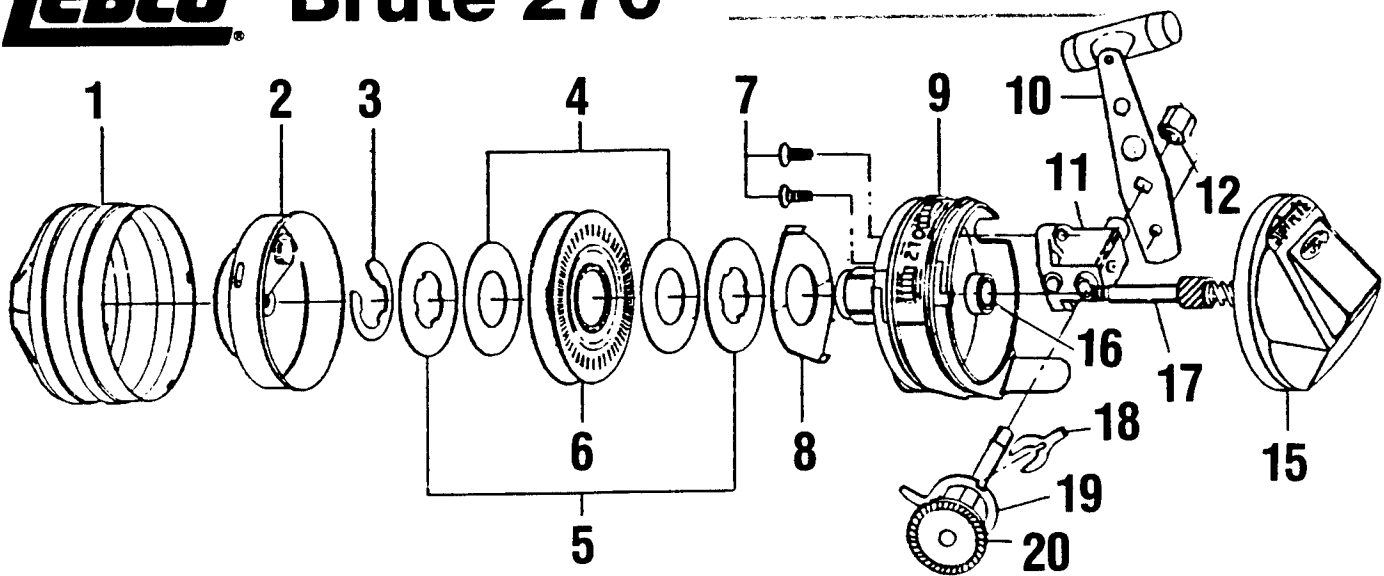

ZEBCO Brute 270

(270)

KEY NO.	PART NO.	DESCRIPTION	PRICE	KEY NO.	PART NO.	DESCRIPTION	PRICE
1	TJ324	FRONT COVER SUB ASSY.	6.05	10	TJ318	HANDLE ASSY.	3.01
2	TJ310	SPINNERHEAD S/A	4.90	11	TJ316	PILLOW BLOCK S/A	2.71
3	TJ034	SPOOL CLIP	1.00	12	QZ003	CRANK NUT	.71
4	TJ108	FRICTION WASHER	.55	15	TJ323	BACK COVER S/A	2.11
5	TJ040	SPOOL WASHER	1.60	16	AZ028	BALL BEARING	6.61
6	TJ321	SPOOL W/LINE	6.45	17	TJ315	CENTER SHAFT S/A	3.91
7	TJ106	PILLOW BLOCK SCREW	.25	18	TJ061	ANTI-REVERSE DRAG	.41
8	TJ027	CLUTCH RING	2.05	19	TJ063	ANTI-REVERSE PAWL	.91
9	TJ301	BODY	4.40	20	TJ308	CRANK SHAFT S/A	2.31

Prices subject to change without notice. Prices do not include postage and handling.

PLEASE ORDER BY PART NUMBER

Rev. 6/94

Zebco Division Brunswick Corporation, Box 270, Tulsa, OK 74101 USA 918-836-5581